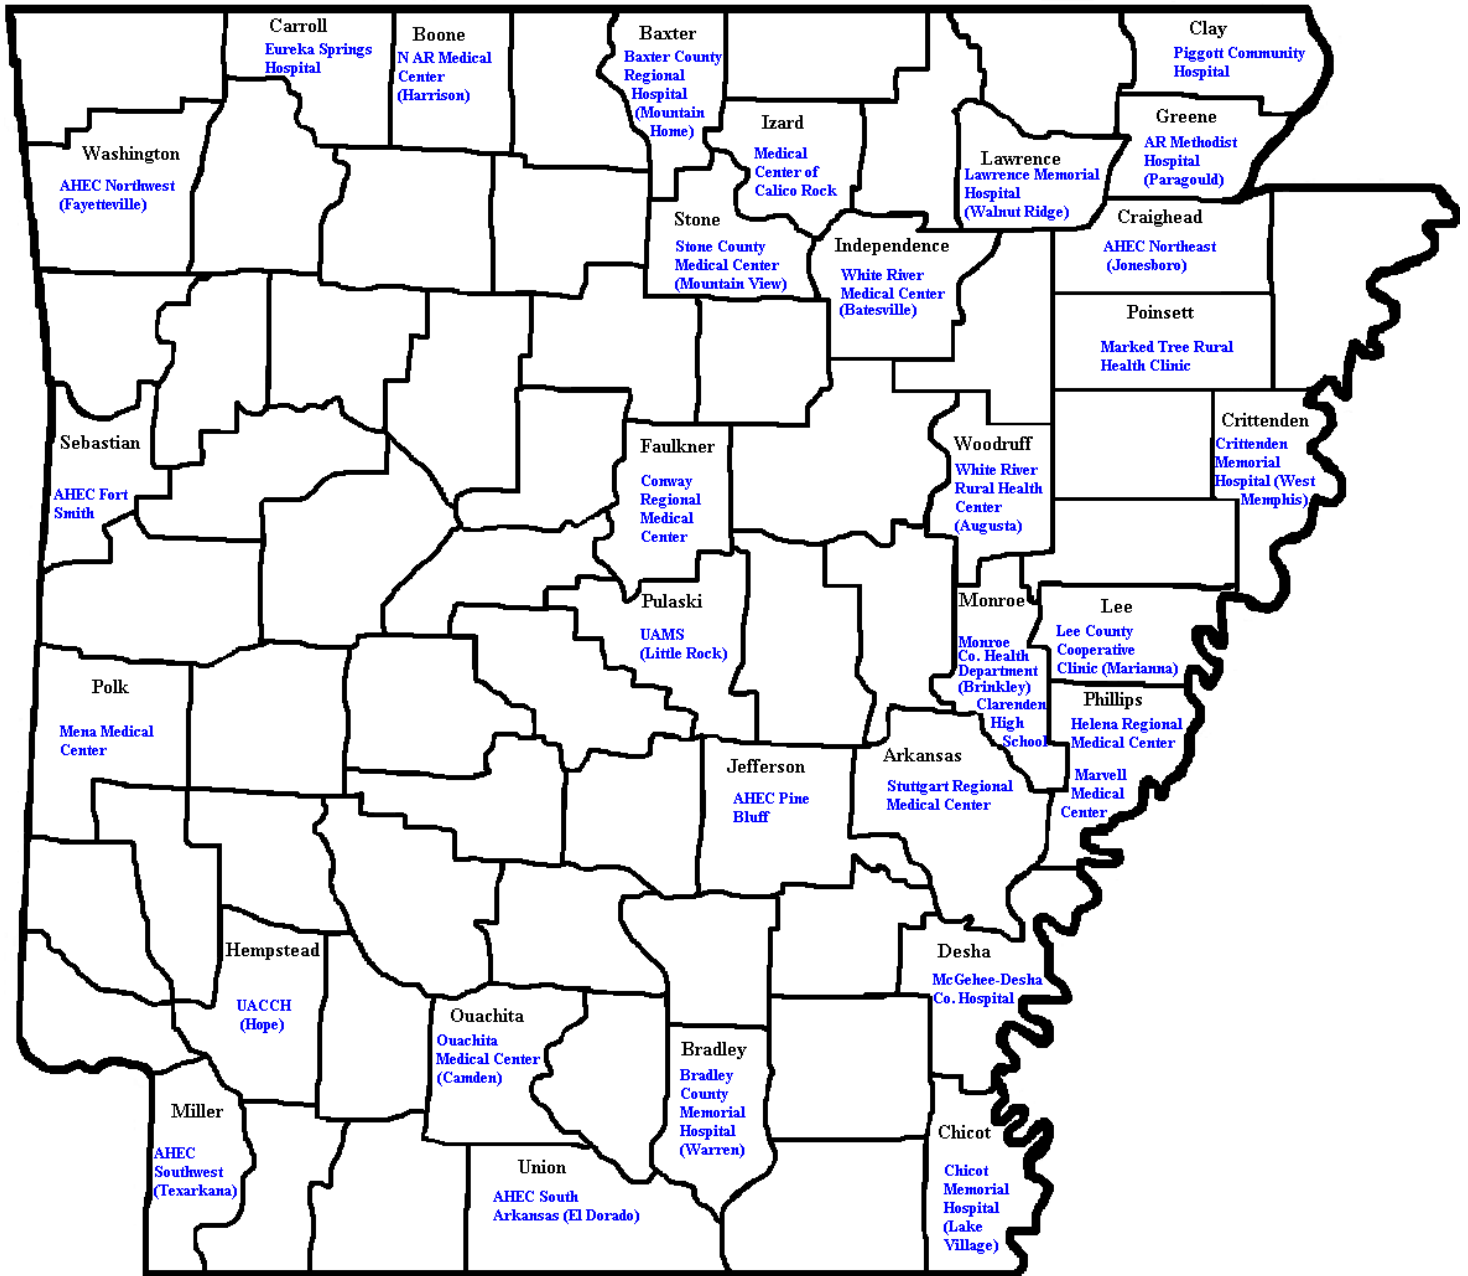

Interactive Television Distant Sites

ITV Sites (32 Sites as of 4/8/02)

AHEC South AR (El Dorado)	Monroe County Health Department (Brinkley)	Lee County Cooperative Clinic (Marianna)	Community Health and Wellness (Springdale)
AHEC Northeast (Jonesboro)	Ouachita Medical Center (Camden)	Marked Tree Rural Health Clinic	Stuttgart Regional Medical Center
AHEC Fort Smith	Conway Regional Medical Center	Marvell Medical Center	Lawrence Memorial Hospital (Walnut Ridge)
AHEC Northwest (Fayetteville)	Eureka Springs Hospital	McGehee-Desha County Hospital	Bradley County Memorial Hospital (Warren)
AHEC Southwest (Texarkana)	North Arkansas Medical Center (Harrison)	Baxter County Regional Hospital (Mountain Home)	Crittenden Memorial Hospital (West Memphis)
AHEC Pine Bluff	Helena Regional Medical Center	Mena Medical Center	
White River Rural Health Center (Augusta)	UACCH (Hope)	Stone County Medical Center (Mountain View)	
White River Medical Center (Batesville)	Chicot Memorial Hospital (Lake Village)	Arkansas Methodist Hospital (Paragould)	
Medical Center of Calico Rock	UAMS (Little Rock)	Piggott Community Hospital	