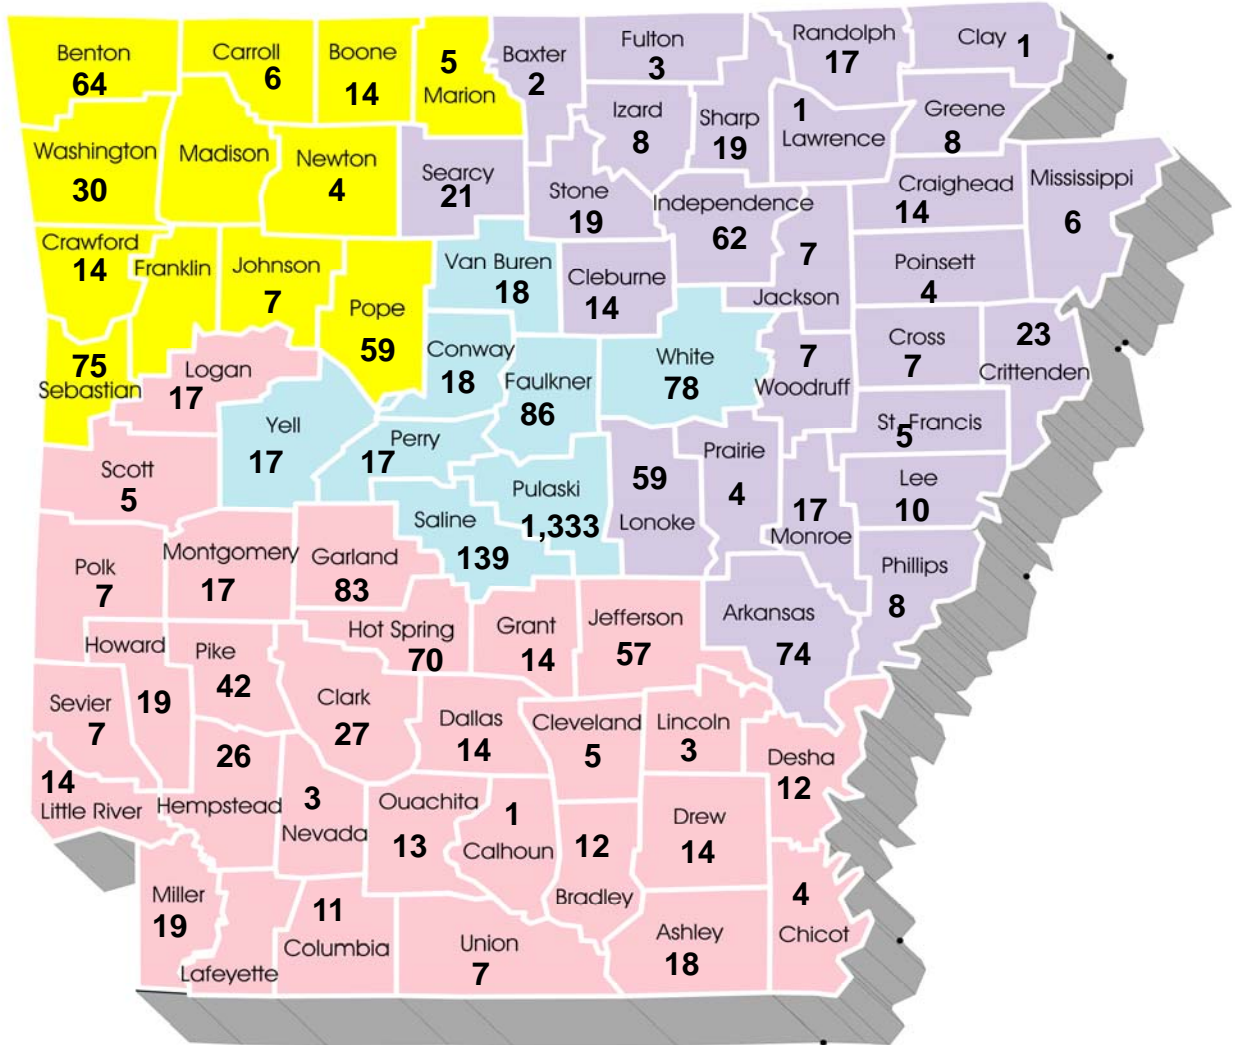

## Workshops/Presentations on UAMS Campus for PreK-12 Teachers/School Personnel/Public

Total Number of Participants by County and Congressional District  
**1991 - 2008**

- Congressional District #1 = 420
- Congressional District #2 = 1,706
- Congressional District #3 = 278
- Congressional District #4 = 541
- Other = 53 (No Address or Missouri, Oklahoma, Texas and Louisiana)

**Total Registrants = 2,998**  
**Greater Little Rock Area, 1,333 = 44%**  
**Other Areas, 1,665 = 56%**  
**96% of counties represented**  
**43,366 hours of continuing education consumed**